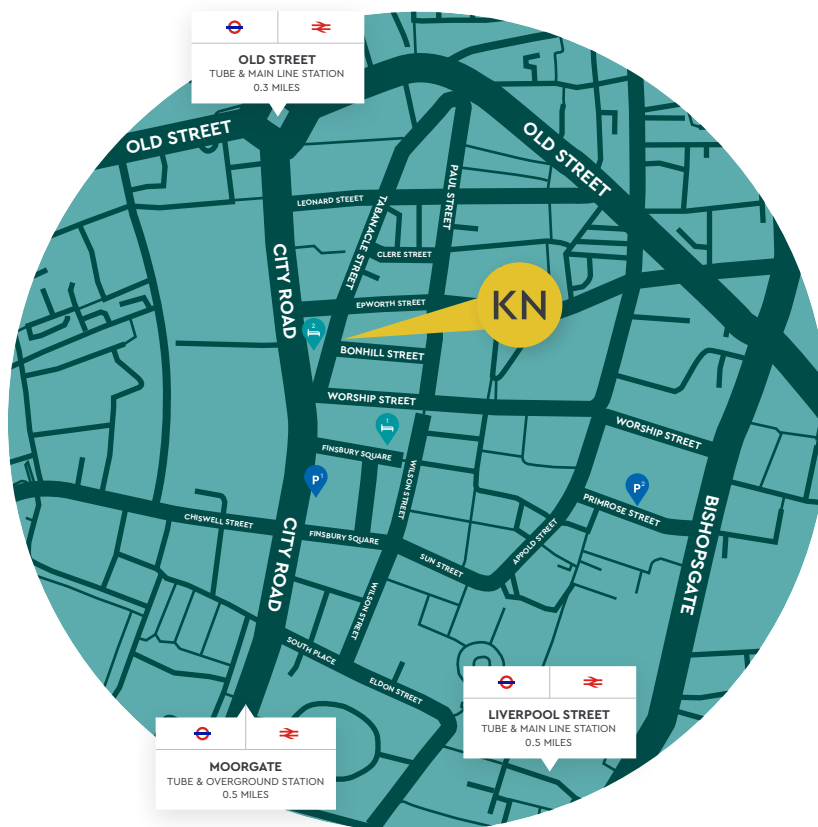

KINGSLEY NAPLEY

WHEN IT MATTERS MOST

Kingsley Napley, 20 Bonhill Street, London, EC2A 4DN

+44 (0)20 7814 1200

NEAREST STATIONS:

Old Street: Northern Line/National Rail (6 mins walk)

Moorgate: Circle/Metropolitan/Hammersmith & City/Northern/
National Rail (8 mins walk)

Liverpool Street: Central/Circle/Metropolitan/Hammersmith &
City/National Rail (9 mins walk)

DIRECTIONS FROM OLD STREET STATION:

- Leave the station through Exit 3 and turn left into A501 City Road.
- Turn left into Epworth Street immediately after Wesley's Chapel.
- Take the 1st right into Tabernacle Street and our office is on the corner with Bonhill Street.

STEP FREE ACCESS:

Old Street does not have step free-access. For details on accessibility at Moorgate and Liverpool Street please refer to the [TFL Step-Free guide](#).

CAR PARKING:

- P** The nearest public car park is located in Finsbury Square, EC2A 1RR. (4 mins walk). You can pre-book [here](#).
- P** You can also use the Broadgate Car Park, Primrose Street, EC2M 3AB. (10 mins walk)

HOTELS:

- H** [Montcalm Finsbury Square:](#) £££ (5 mins walk)
- H** [Travelodge London Central City Road:](#) £ (3 mins walk)